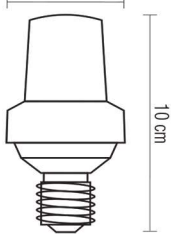

5 cm / 12 flashing LED