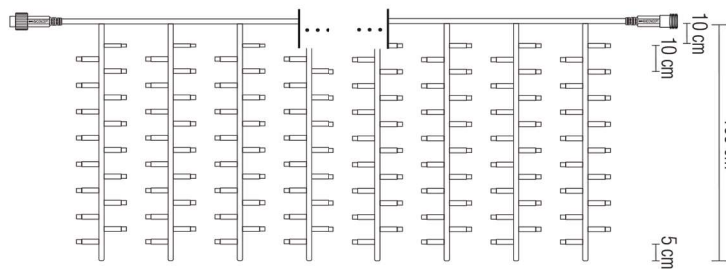

LED Easy4Quick® Curtain