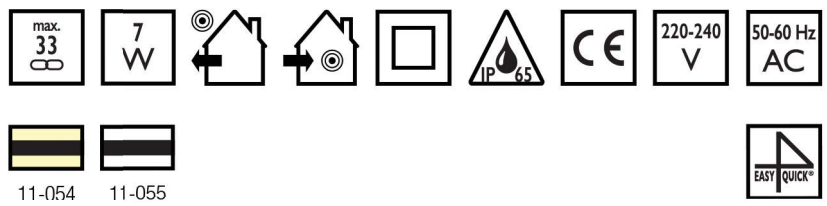

LED Easy4Quick® Fascinating String