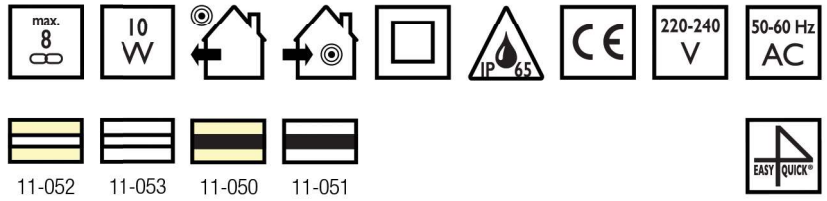

LED Easy4Quick® Fascinating String