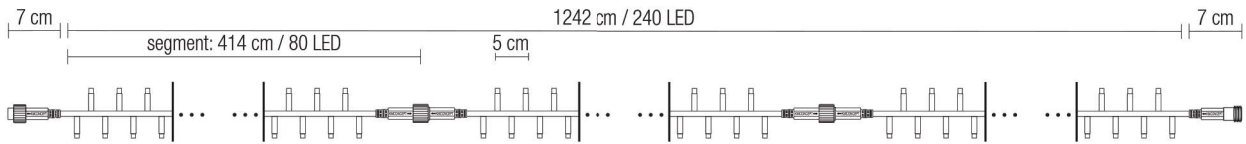

LED Easy4Quick® Fascinating String