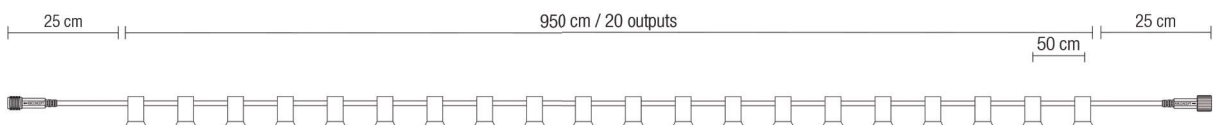

LED Easy4Quick® Bulb String

*niskonaponski modeli 24V/36V na upit